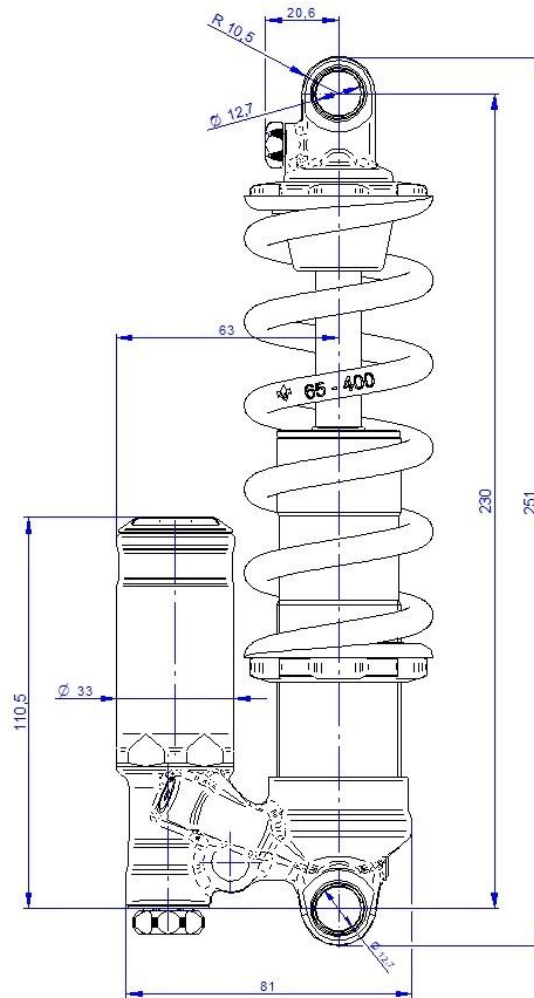

FORMULA MOD SHOCK DIMENSIONS

185x55 trunnion

205x65 trunnion

210x55 standard

230x65 standard