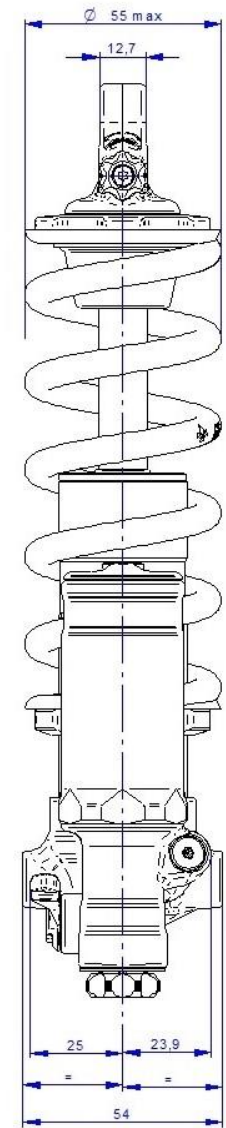

FORMULA MOD SHOCK DIMENSIONS

185x55 trunnion

205x65 trunnion

210x55 standard

230x65 standard