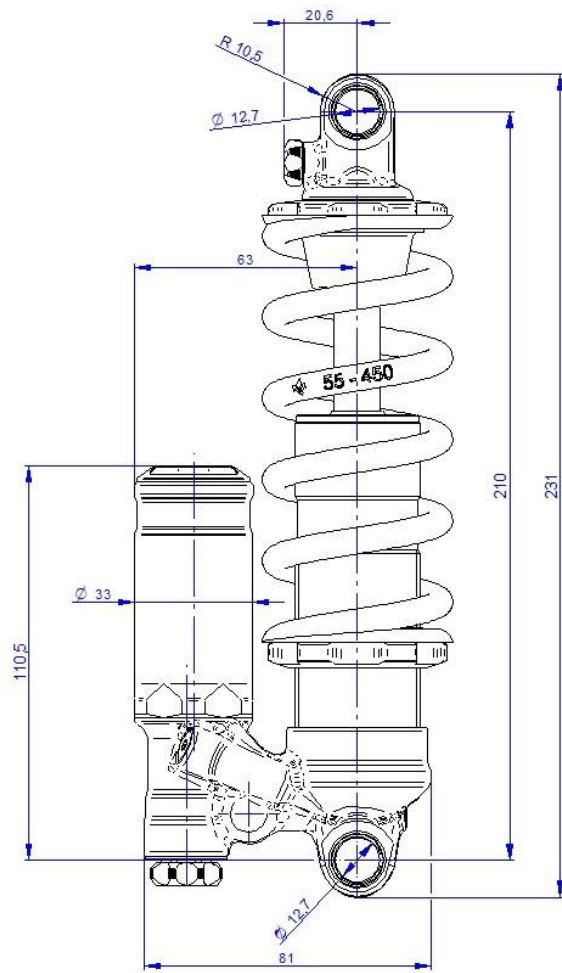

FORMULA MOD SHOCK DIMENSIONS

185x55 trunnion

205x65 trunnion

210x55 standard

230x65 standard