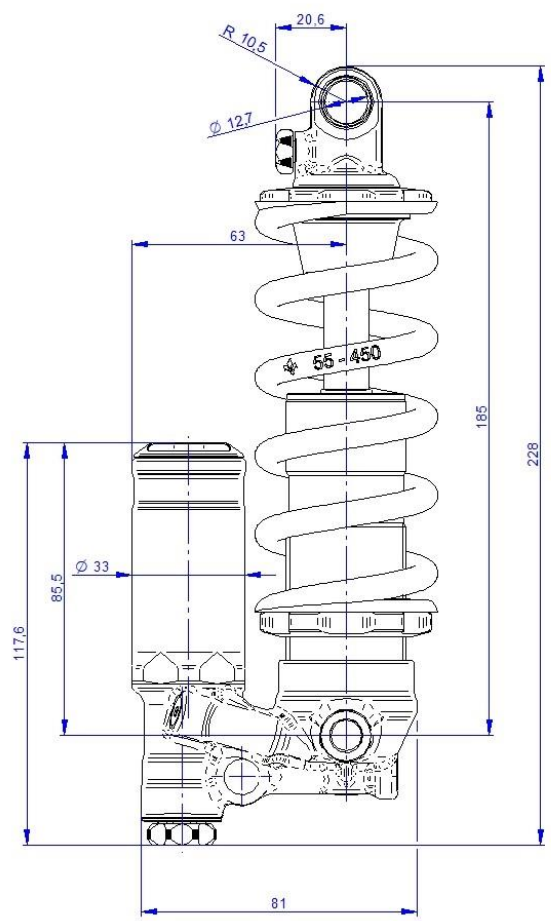

FORMULA MOD SHOCK DIMENSIONS

185x55 trunnion

205x65 trunnion

210x55 standard

230x65 standard