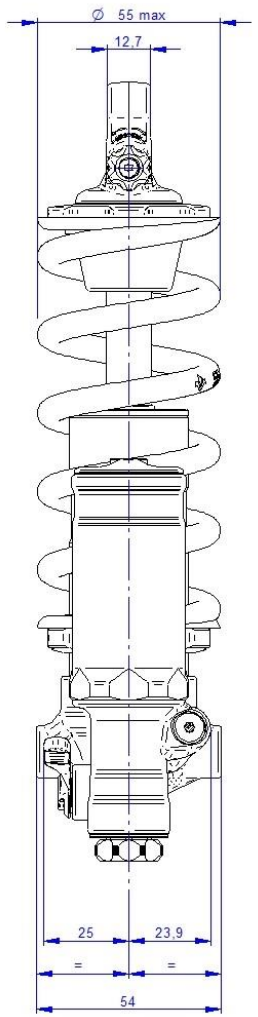

FORMULA MOD SHOCK DIMENSIONS

185x55 trunnion

205x65 trunnion

210x55 standard

230x65 standard