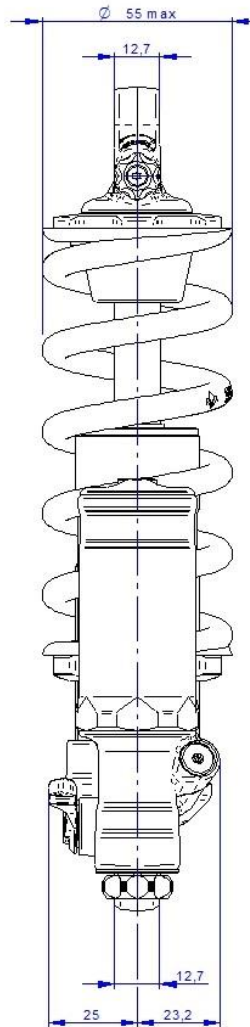

FORMULA MOD SHOCK DIMENSIONS

185x55 trunnion

205x65 trunnion

210x55 standard

230x65 standard