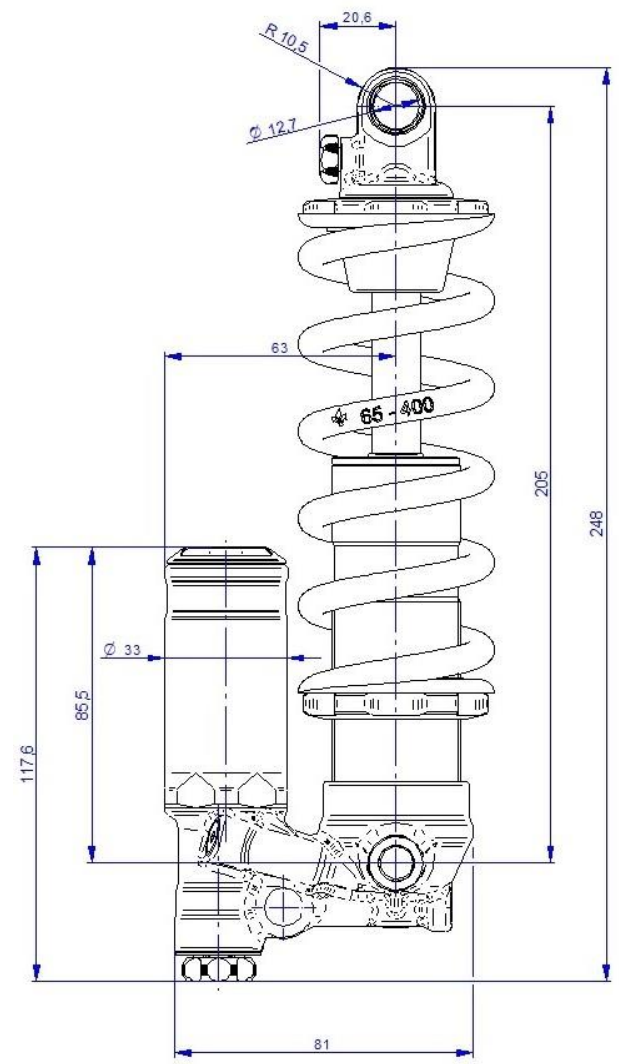

FORMULA MOD SHOCK DIMENSIONS

185x55 trunnion

205x65 trunnion

210x55 standard

230x65 standard